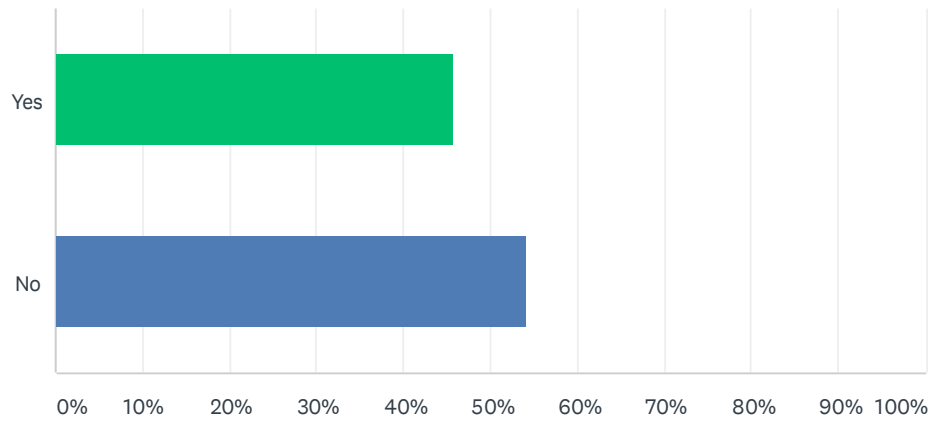

Q2 If Yes, have you been, or, do you think you will be, re-hired in the near future by the same employer

Answered: 24 Skipped: 68

ANSWER CHOICES	RESPONSES	
Yes	45.83%	11
No	54.17%	13
TOTAL		24