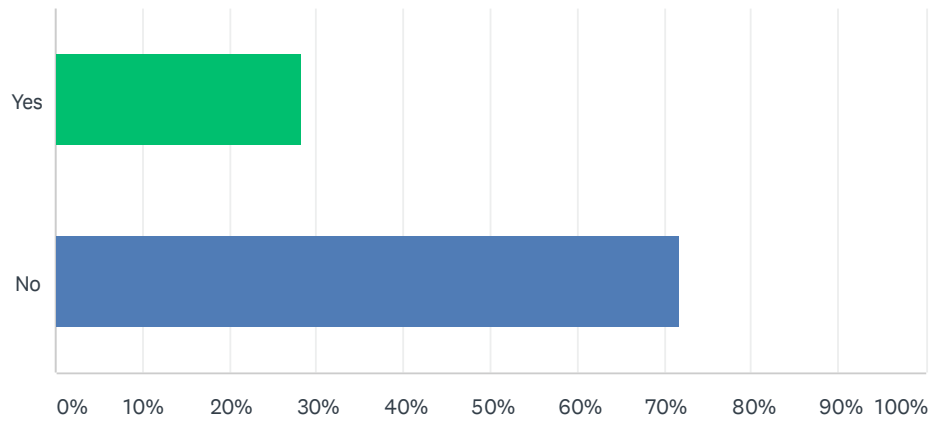

Q1 During the COVID pandemic many Greenburgh residents were laid off from their jobs, had their hours cut, or were furloughed. Were you?

Answered: 92 Skipped: 0

ANSWER CHOICES	RESPONSES	
Yes	28.26%	26
No	71.74%	66
TOTAL		92