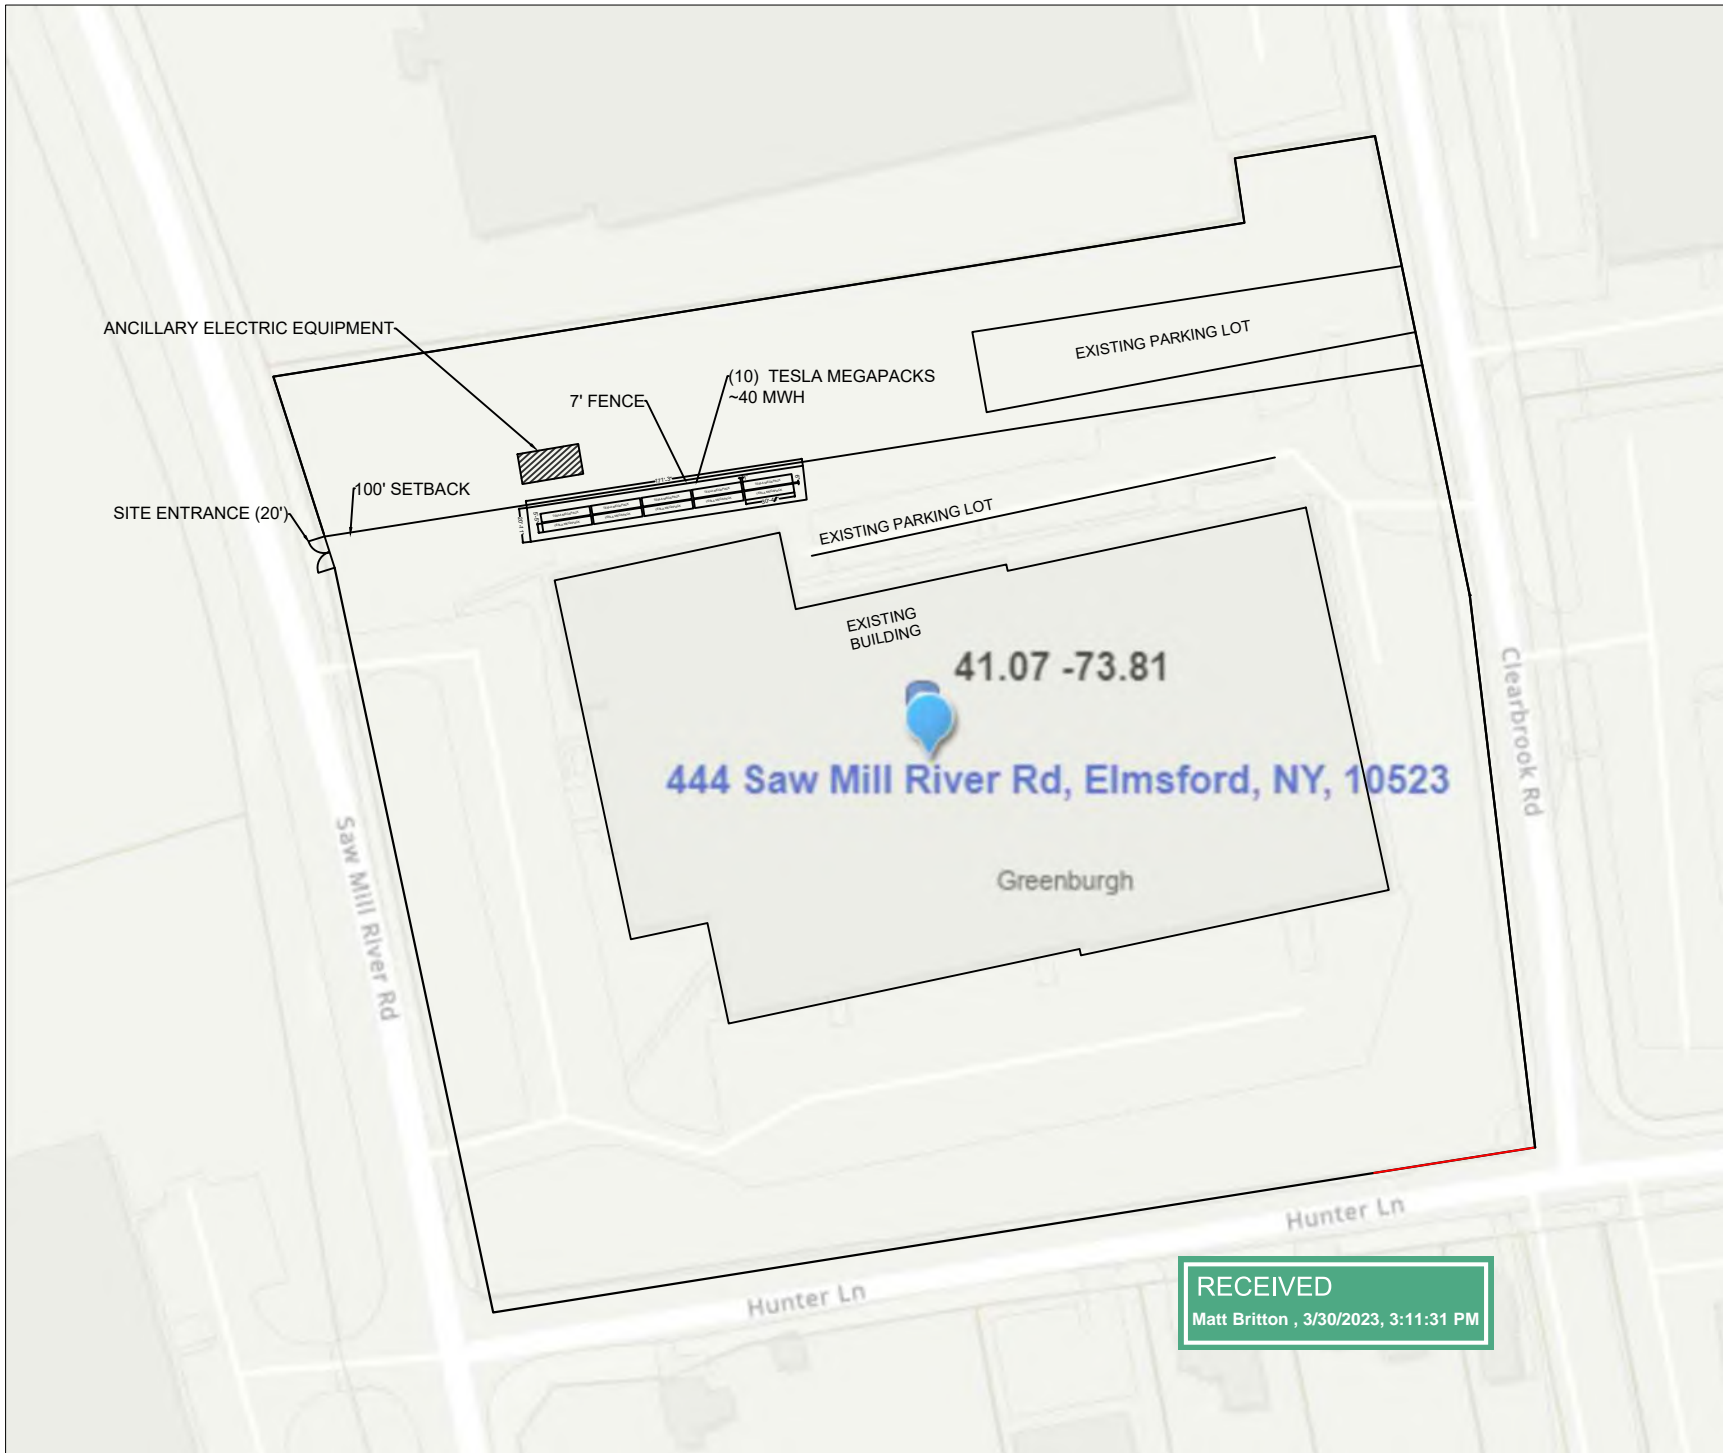

NINEDOT ENERGY, LLC
NYU URBAN
FUTURE LAB
370 JAY ST, 7TH FL
BROOKLYN, NY
11201

PROJECT:

444 SAW MILL
RIVER RD
ELMSFORD, NY
10523

DRAWING TITLE:

SITE LAYOUT

DATE: 03/22/2023

DRAWN BY:	REV

RECEIVED
Matt Britton , 3/30/2023, 3:11:31 PM